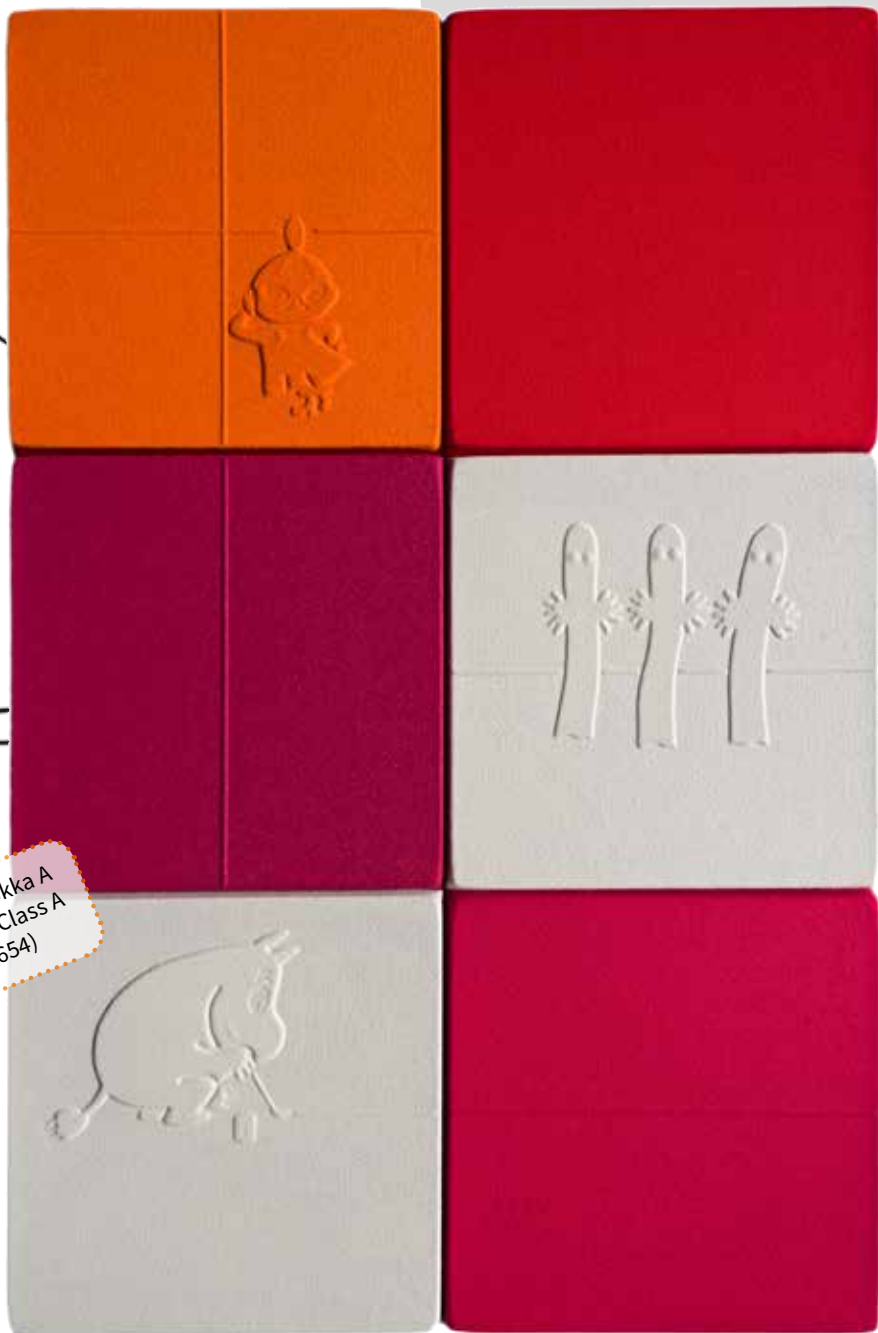

Vakiovärit

valkoinen, vaalean harmaa,
tumman harmaa ja musta

Standard colors

white, light grey, dark grey, black

Tilausvärit

Saatavana myös villakankaalla
verhoiltuna.
Värikartat: Europost2, Luna2
(www.gabriel.dk)

Special colors

Various colors available in wool
fabric upholstery.
Scales: Europost2, Luna2
(www.gabriel.dk)